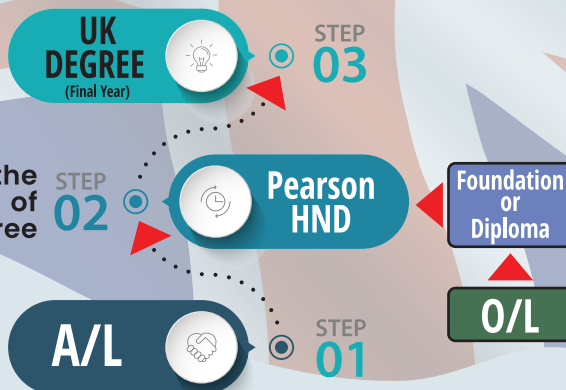

Progressive Pathway

Equivalent to the
1st & 2nd Years of
a British Degree

Modes

Full Time
Part Time
Online

Duration

18 months

Specialisations

Marketing
Accounting & Finance
HR
Management
Logistics & Supply Chain Management
Law