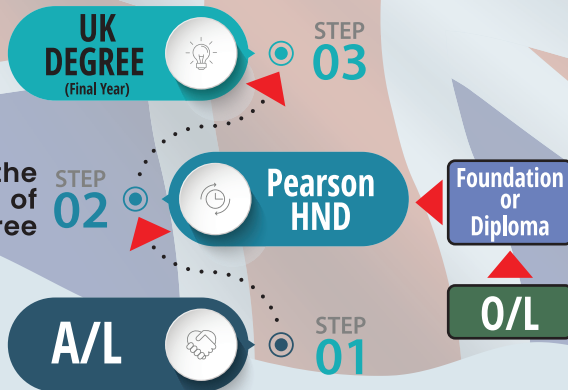

YGC
GRADUATE CAMPUS
Powering Boundless Knowledge

HND IT

Pearson BTEC (UK) Higher Nationals in COMPUTING

Progressive Pathway

Modes
Full Time
Part Time
Online

Duration
18 months

Equivalent to the 1st & 2nd Years of a British Degree